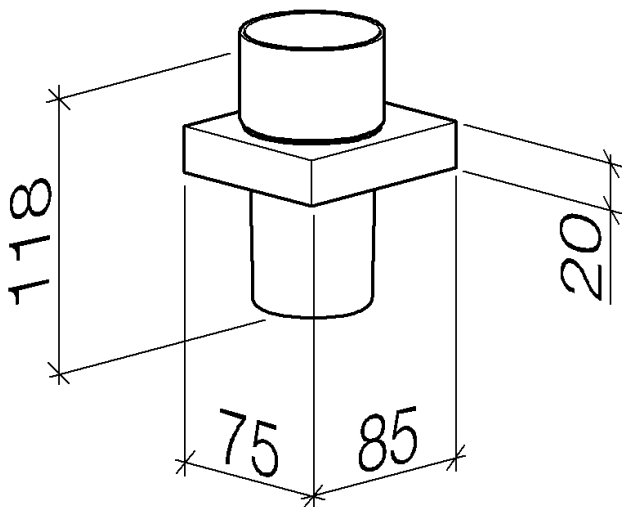

Sink - CL.1

Tumbler wall-mounted - polished chrome

Article number: 83 400 780-00

- Crystal glass
- Width 3"
- Height 4-5/8"
- 3-3/8" Projection

polished chrome

Dimensional drawing

All dimensions in mm / inch = mm x 0,0394

Sink - CL.1

Tumbler wall-mounted - polished chrome

Article number: 83 400 780-00

Sink - CL.1

Tumbler wall-mounted - polished chrome

Article number: 83 400 780-00

Other surface finishes

platinum matte
83 400 780-06

Recommended article

08 90 00 008 84
Crystal tumbler clear -

Sink - CL.1

Tumbler wall-mounted - polished chrome

Article number: 83 400 780-00

Spare parts list

Number	Item Number	Designation	Number of units
<hr/>			