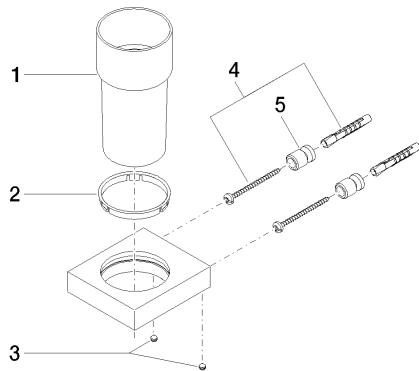

Recommended article

08 90 00 008 84
Crystal tumbler clear -

Sink - CL.1

Tumbler wall-mounted - polished chrome

Article number: 83 400 780-00

Spare parts list

Number	Item Number	Designation	Number of units
<hr/>			